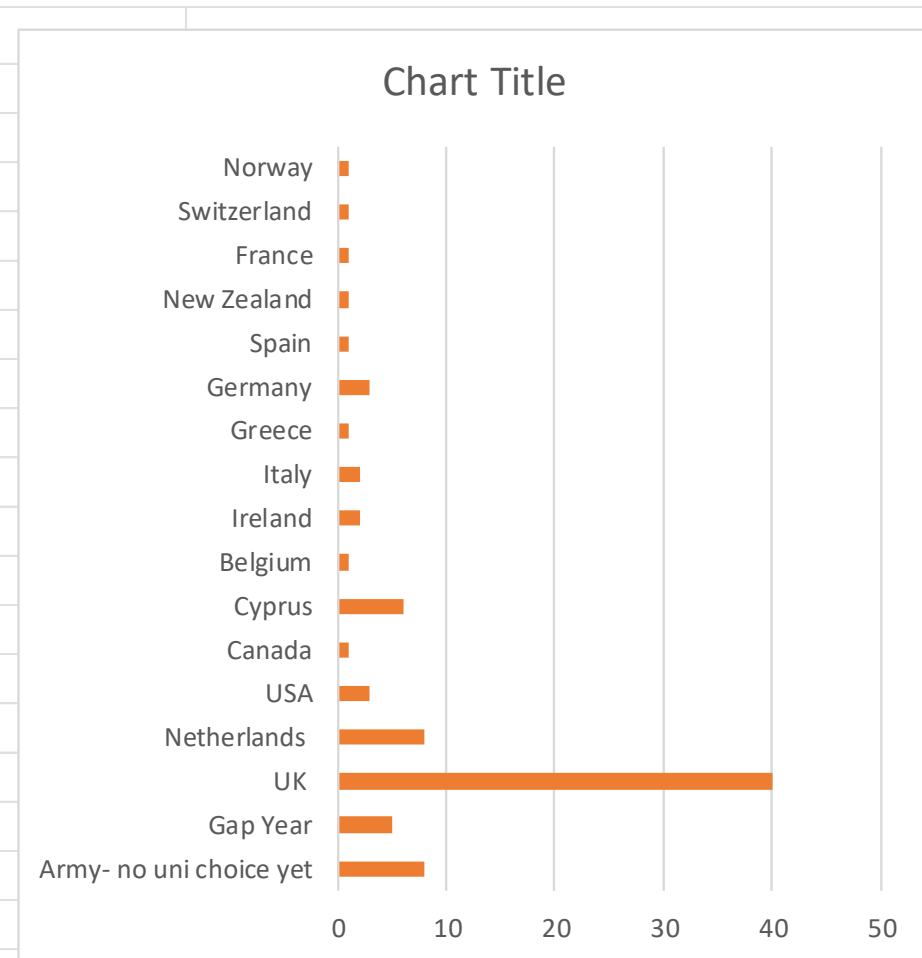

University Destinations

Summary of Destinations for 2023

| <u>Destination</u> | | |
|-----------------------------|--|-----------|
| Army- no uni choice yet | | 8 |
| Gap Year | | 5 |
| UK | | 40 |
| Netherlands | | 8 |
| USA | | 3 |
| Canada | | 1 |
| Cyprus | | 6 |
| Belgium | | 1 |
| Ireland | | 2 |
| Italy | | 2 |
| Greece | | 1 |
| Germany | | 3 |
| Spain | | 1 |
| New Zealand | | 1 |
| France | | 1 |
| Switzerland | | 1 |
| Norway | | 1 |
| Total no.of students | | 85 |

Total no.of students to Russell Group universities

| | |
|-----------------------|-----------|
| Southampton | 2 |
| Queen Mary | 1 |
| Imperial | 1 |
| Edinburgh | 1 |
| Sheffield | 1 |
| Bristol | 1 |
| UCL | 1 |
| Warwick | 3 |
| King's College | 1 |
| Newcastle | 4 |
| Glasgow | 2 |
| Manchester | 3 |
| Nottingham | 1 |
| York | 1 |
| Oxford | 1 |
| Cardiff | 1 |
| LSE | 1 |
| Durham | 1 |
| Total | 27 |